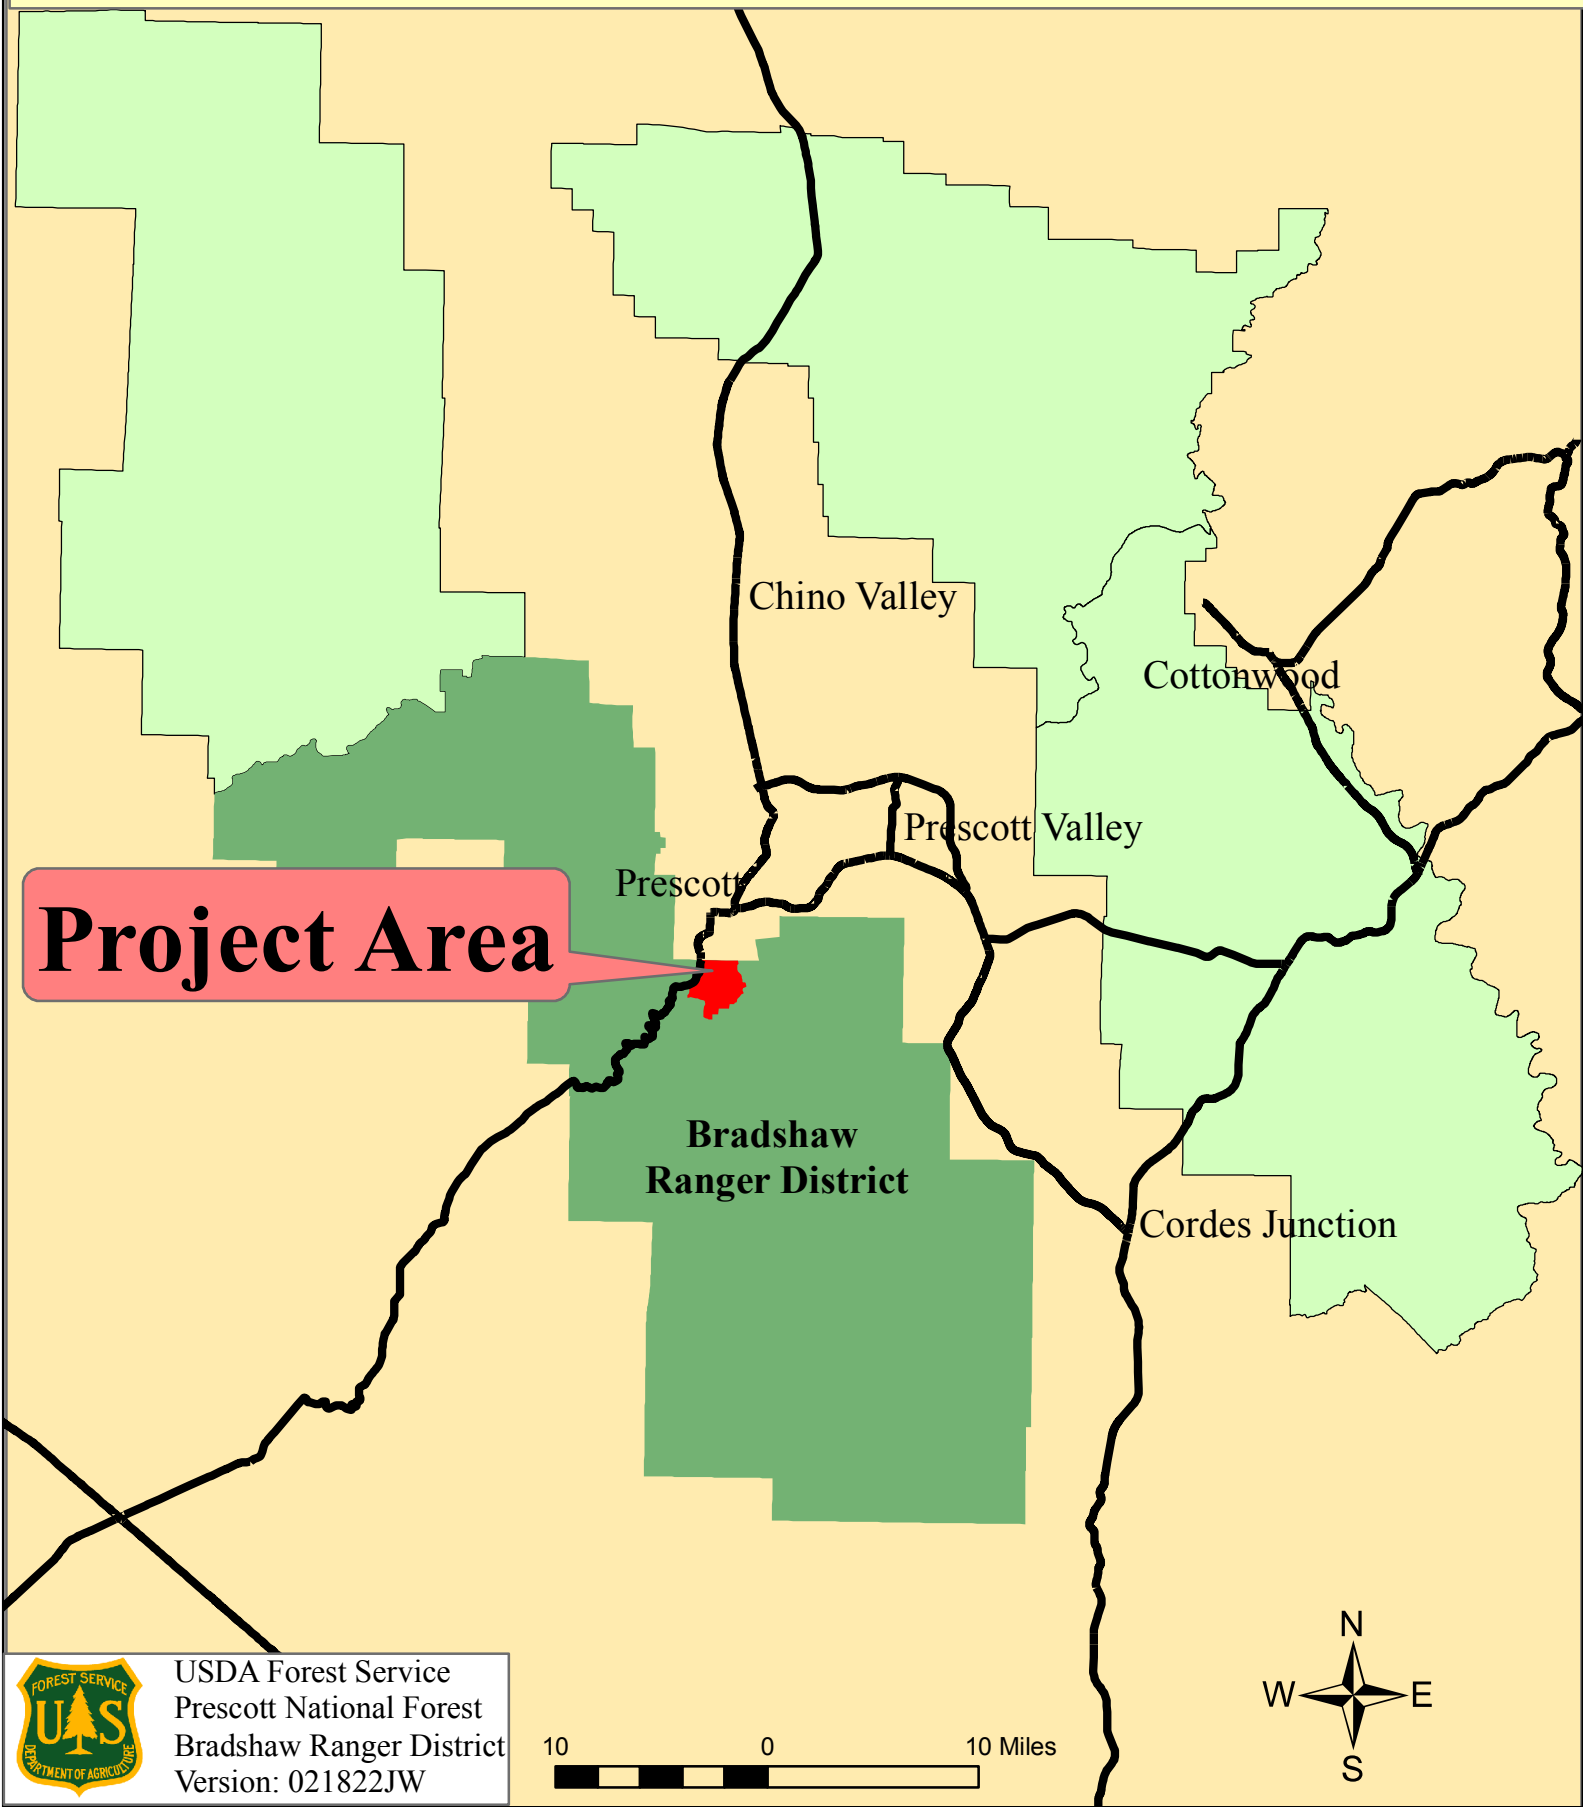

GPTP Bean Peaks MTB Trails - Project Location MAP 1

Project Area

USDA Forest Service
Prescott National Forest
Bradshaw Ranger District
Version: 021822JW